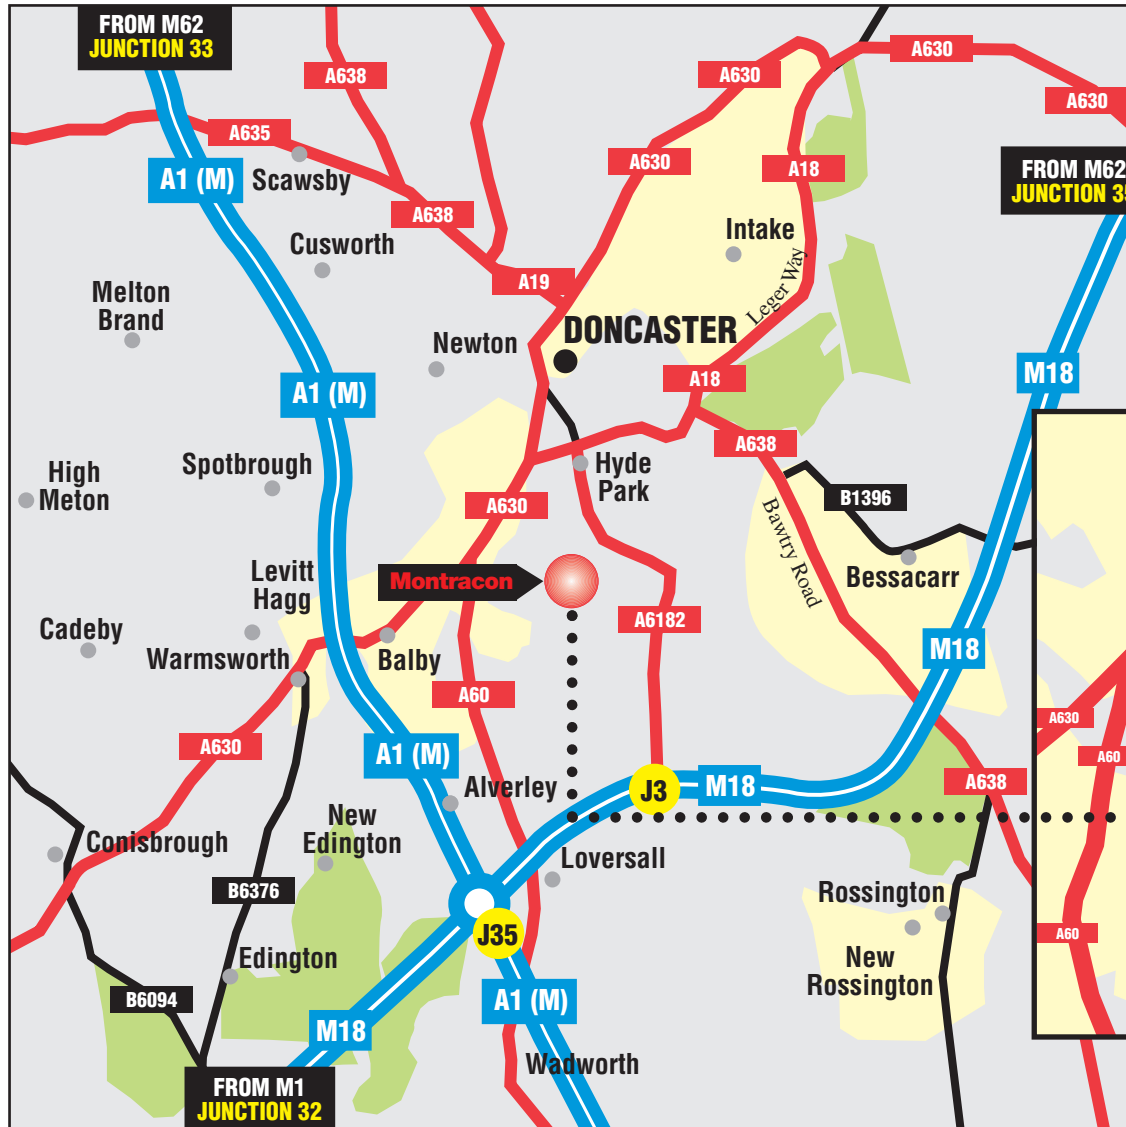

Montracon

Montracon

Carr Hill, Doncaster, South Yorkshire DN4 8DE

By car

From M18 junction 3

At slip road roundabout take exit onto A6182 (Doncaster) At roundabout take the first exit onto Woodfield Way.

At roundabout take the third exit onto Balby Carr Bank After approx 1km turn left into Montracon entrance

From M1

Join the M18 at M1 junction 32

See top

From A1M

Leave A1M at junction 35. At roundabout take first exit onto M18

See top'

From M62 West

Join A1 at junction 33

Join A1M

Leave A1M at junction 35.

At roundabout take first exit onto M18

See top

From M62 East

Join M18 at junction 35

See top'

Parking

On site

By train

Nearest station --Doncaster

Montracon Limited
Carr Hill, Doncaster,
South Yorkshire DN4 8DE

Tel: 01302 732500