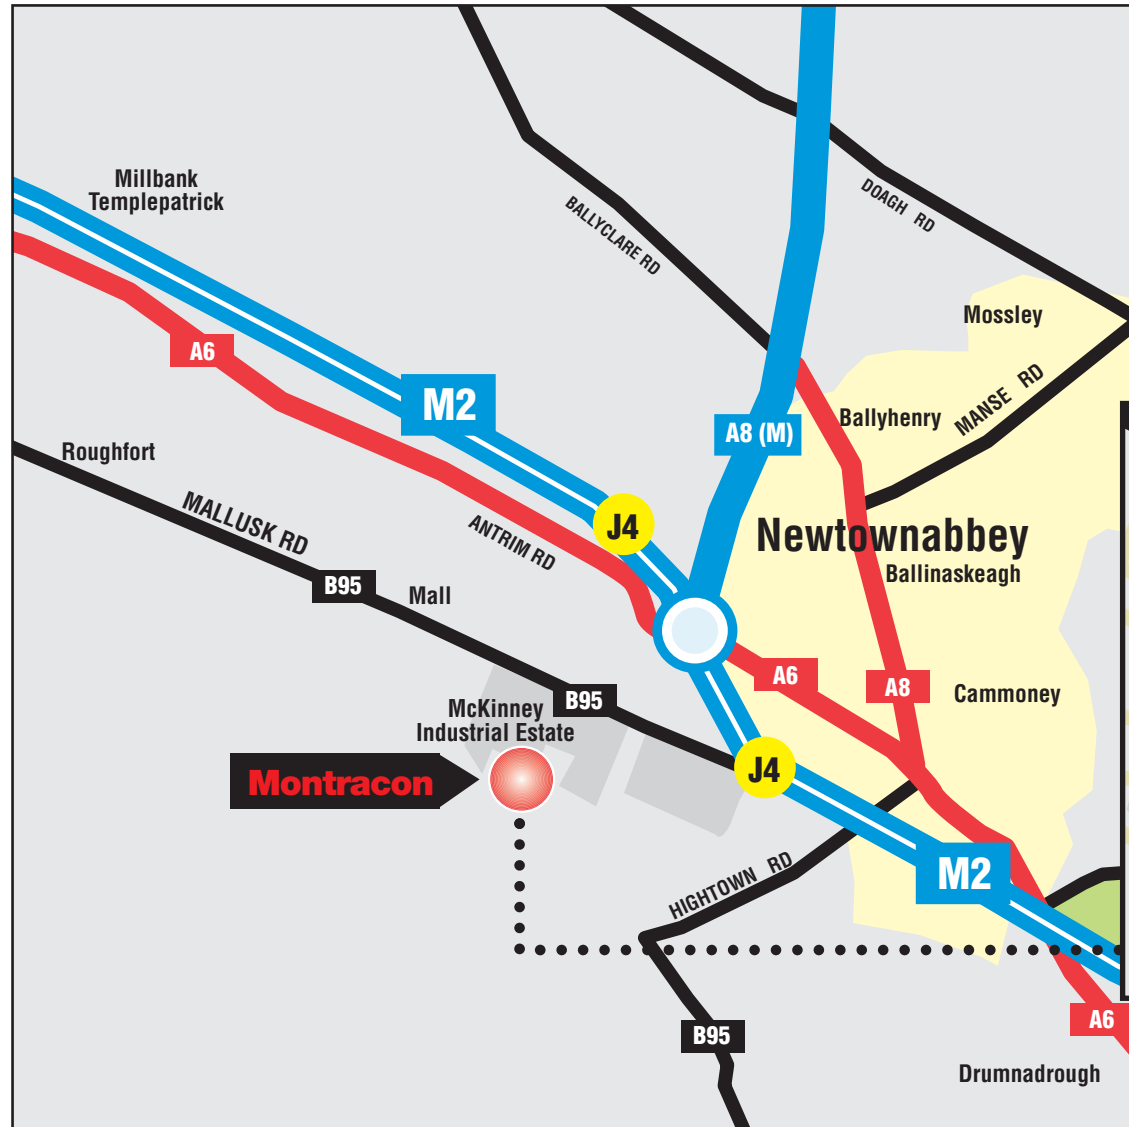

Montracon

Montracon

11 McKinney Road, Newtownabbey, Co Antrim BT36 4PX

BY CAR

From Belfast

Leave the M2 at junction 4.
At the roundabout take the first exit onto Scullions Road – B95 (Mallusk)
Turn right at the traffic lights at the crossroads
Continue for 1km
Turn left into McKinney Industrial Estate, opposite Maxol Garage
Montracon is on the right-hand side at the top of the hill

Parking

On site

By train

Nearest station -- Belfast Central Station
or Belfast Europa

Montracon Limited
11 McKinney Road,
McKinney Industrial Estate,
Newtownabbey,
Co Antrim BT36 4PX
Tel: 01302 732676