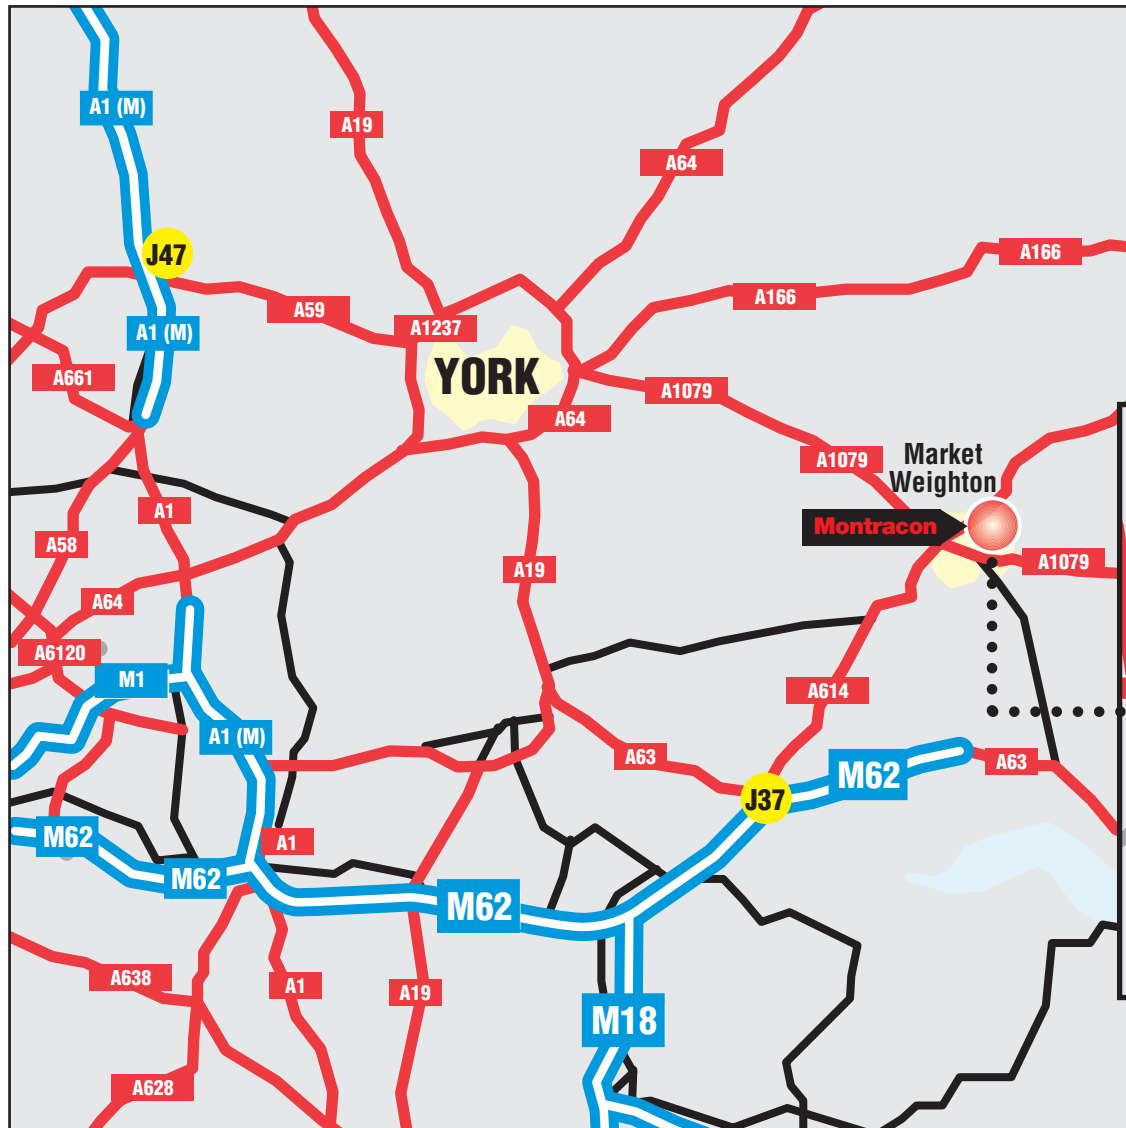

Montracon

Holme Road, Market Weighton, York YO43 3EW

Montracon

BY CAR

From the south

Leave M62 at junction 37 and merge onto A63 (Howden-A614/Selby-A63)
At roundabout take A614 (Bridlington)
Follow A614 Bridlington
After 12.5km take A1079 (Hull)
After 1km turn left into Holme Road
Montracon Ltd on right hand side

From the north

Leave A1M at junction 47 taking the A59 (York)
Turn right onto inner ring road
Leave ring road turn right onto A1079 (Hull)
After 18km turn left into Holme Road
Montracon Ltd on right hand side

Parking

On site

By train

Nearest station – York

Montracon Limited
Holme Road, Market Weighton,
York YO43 3EW

Tel: 01302 732644